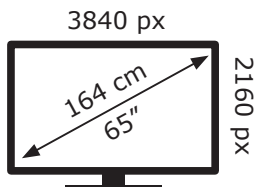

ENERGY

GRUNDIG

65 GGU 7900B DGF000

84 kWh/1000h

ABCDEF**G**

104 kWh/1000h

2019/2013